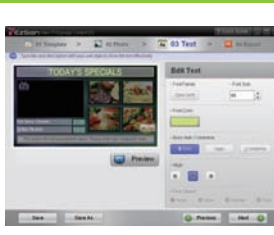

Healthcare

Display signage content of news or health tips in waiting rooms and lobbies while capturing patient's attention with engaging shows and movies.

Retail

From the window store front to the point of sale, the LG EzSign TV promotes products and special marketing campaigns to induce sales.

STEP1 Choose a Template

Choose from a wide array of pre-installed templates.

STEP2 Add a Photo

Drag and drop the image file into the content boxes.

STEP3 Edit the Text

Add your message to the template.

STEP4 Export to USB

Export your content to a USB drive.

Simple Signage Solution

*USB must be purchased separately.