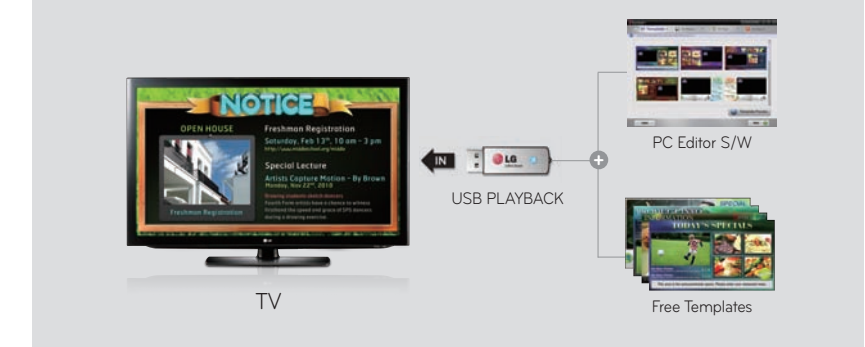

Simple Signage Solution

*USB must be purchased separately.