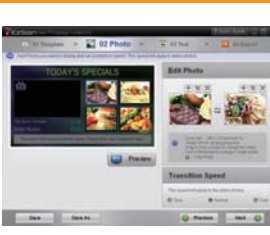

Healthcare

Display signage content of news or health tips in waiting rooms and lobbies while capturing patient's attention with engaging shows and movies.

Retail

From the window store front to the point of sale, the LG EzSign TV promotes products and special marketing campaigns to induce sales.

Education / Government Financial Services

Engage your audience in high traffic areas with schedules and informative content that is timely and compelling. Update messages quickly and easily.

Create Your Content in just 3minutes!

STEP1 Choose a Template

Choose from a wide array of pre-installed templates.

STEP2 Add a Photo

Drag and drop the image file into the content boxes.

STEP3 Edit the Text

Add your message to the template.

STEP4 Export to USB