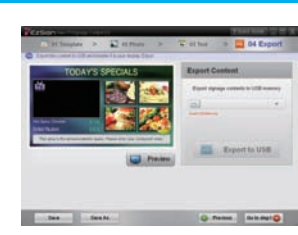

Healthcare

Display signage content of news or health tips in waiting rooms and lobbies while capturing patient's attention with engaging shows and movies.

Retail

From the window store front to the point of sale, the LG EzSign TV promotes products and special marketing campaigns to induce sales.

STEP1 Choose a Template

Choose from a wide array of pre-installed templates.

STEP2 Add a Photo

Drag and drop the image file into the content boxes.

STEP3 Edit the Text

Add your message to the template.

STEP4 Export to USB

Export your content to a USB drive.

Simple Signage Solution

*USB must be purchased separately.